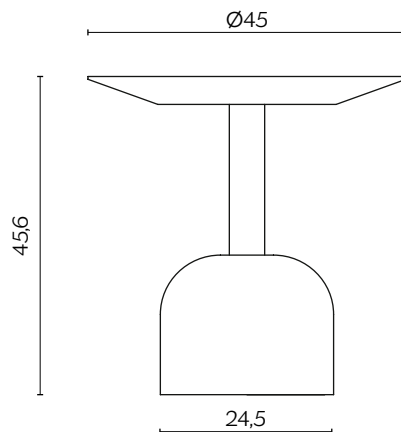

In its occasional table version, Illo looks even cuter. With its reduced volumes, it is reminiscent of gym weights, but don't worry, you don't have to lift it! It comes as a pair of tables, and their light-hearted, authentic look are a textbook example of lightness.

## DIMENSIONI | DIMENSIONS

lunghezza | width: 65 cm  
larghezza | depth: 65 cm  
altezza | height: 35,6 cm

lunghezza | width: 45 cm  
larghezza | depth: 45 cm  
altezza | height: 45,6 cm